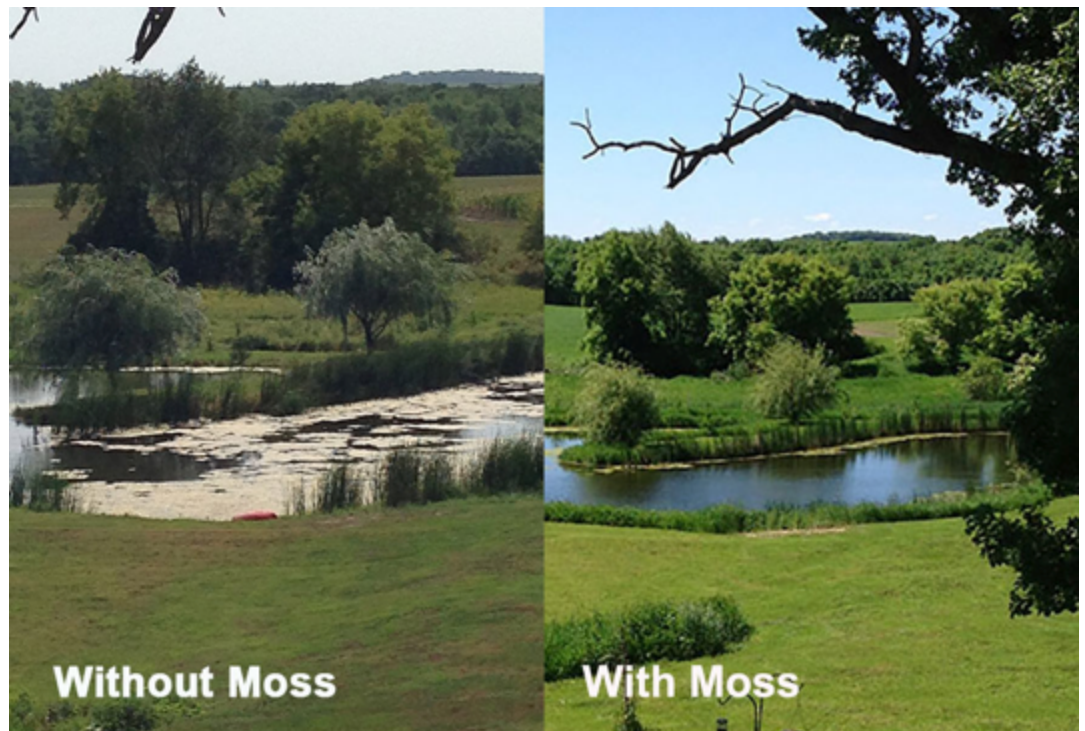

Same pond in central Minnesota

Providing
naturally pure,
healthier water.