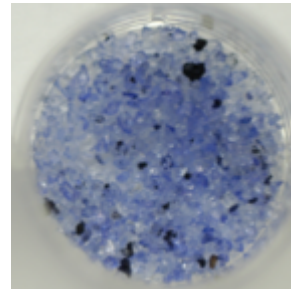

Breakaway[®] Flush

Brand new unused spa being flushed with Breakaway[®] flush

Breakaway[®] flush helps get rid of those unseen deposits that build up within the plumbing and filter systems of your pool and spa. These elements reduce water circulation and filtration power.

Breakaway[®] flush has been specifically formulated to ensure that the unwanted build up of organic contamination is flushed away from the heart of your system, which helps it to achieve efficiency and effectiveness. Use with PoolNaturally[®] and SpaNaturally[®] water treatment systems for maximum results.

Before

After

Scum and other unwanted deposits build up on filter material.
Pictured: media before and after using Breakaway[®] flush.

CREATIVE WATER SOLUTIONS
13809 Industrial Park Boulevard
Plymouth, MN 55441
www.cwsnaturally.com TOLL FREE: 877.212.6493