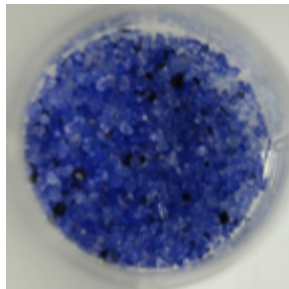

Breakaway[®] Flush

Brand new unused spa being flushed with Breakaway[®] flush

Breakaway[®] flush helps get rid of those unseen deposits that build up within the plumbing and filter systems of your pool and spa. These elements reduce water circulation and filtration power.

Breakaway[®] flush has been specifically formulated to ensure that the unwanted build up of organic contamination is flushed away from the heart of your system, which helps it to achieve efficiency and effectiveness. Use with PoolNaturally[®] and SpaNaturally[®] water treatment systems for maximum results.

Before

After

Scum and other unwanted deposits build up on filter material.
Pictured: media before and after using Breakaway[®] flush.

CREATIVE WATER SOLUTIONS
13809 Industrial Park Boulevard
Plymouth, MN 55441
www.cwsnaturally.com TOLL FREE: 877.212.6493