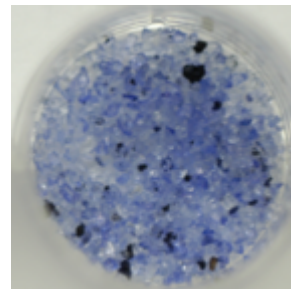

Breakaway[®] Flush

Brand new unused spa being flushed with Breakaway[®] flush

Breakaway[®] flush helps get rid of those unseen deposits that build up within the plumbing and filter systems of your pool and spa. These elements reduce water circulation and filtration power.

Breakaway[®] flush has been specifically formulated to ensure that the unwanted build up of organic contamination is flushed away from the heart of your system, which helps it to achieve efficiency and effectiveness. Use with PoolNaturally[®] and SpaNaturally[®] water treatment systems for maximum results.

Before

After

Scum and other unwanted deposits build up on filter material.
Pictured: media before and after using Breakaway[®] flush.

CREATIVE WATER SOLUTIONS
13809 Industrial Park Boulevard
Plymouth, MN 55441
www.cwsnaturally.com TOLL FREE: 877.212.6493