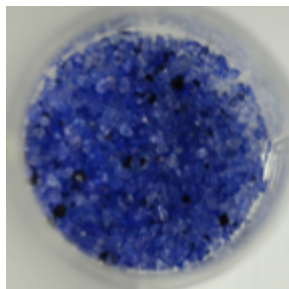

Breakaway[®] Flush

Brand new unused spa being flushed with Breakaway[®] flush

Breakaway[®] flush helps get rid of those unseen deposits that build up within the plumbing and filter systems of your pool and spa. These elements reduce water circulation and filtration power.

Breakaway[®] flush has been specifically formulated to ensure that the unwanted build up of organic contamination is flushed away from the heart of your system, which helps it to achieve efficiency and effectiveness. Use with PoolNaturally[®] and SpaNaturally[®] water treatment systems for maximum results.

Before

After

Scum and other unwanted deposits build up on filter material.
Pictured: media before and after using Breakaway[®] flush.

CREATIVE WATER SOLUTIONS
13809 Industrial Park Boulevard
Plymouth, MN 55441
www.cwsnaturally.com TOLL FREE: 877.212.6493